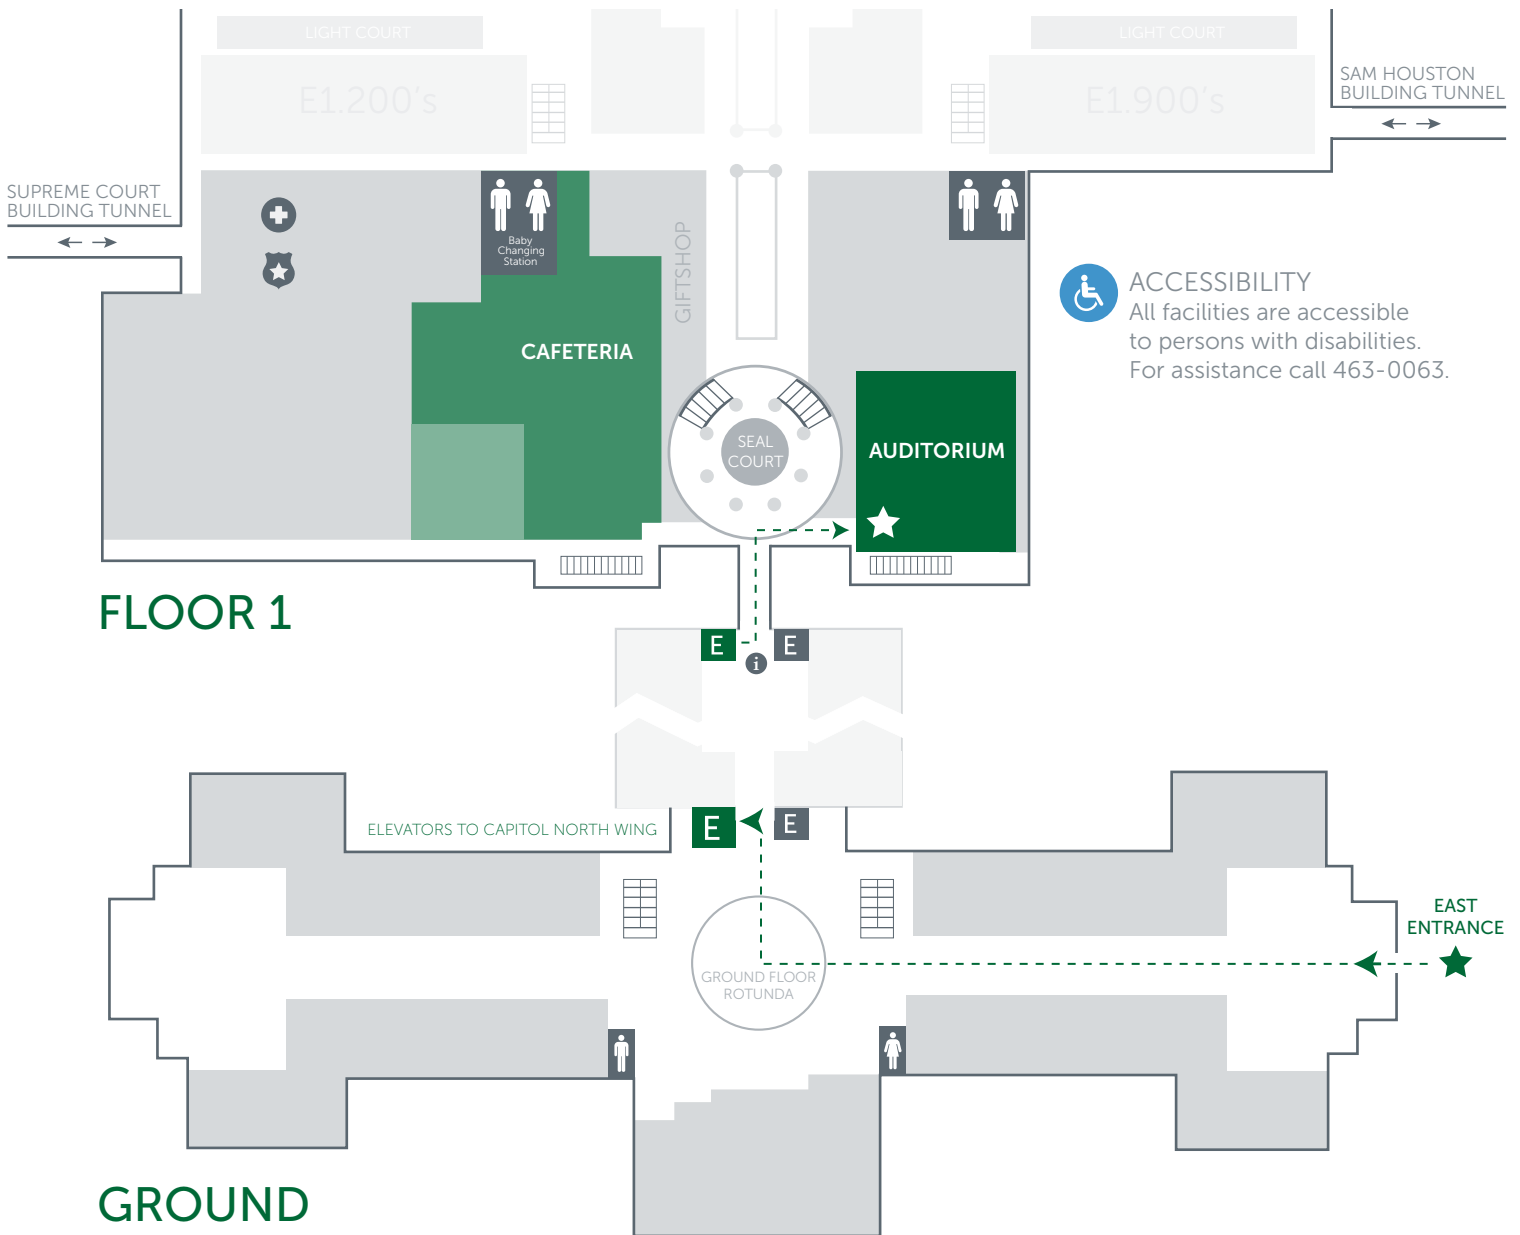

Trellis Foundation Summit

Focusing on Postsecondary Access, Affordability,
and Attainment in Texas

April 17, 2020

CAPITOL BUILDING GUIDE

 **ACCESSIBILITY**
All facilities are accessible to persons with disabilities. For assistance call 463-0063.

Enter the building through the East entrance.
At the rotunda, take a right.
Use the elevator on the left side to go to E1.
When leaving the elevator on E1, turn left down hallway, then turn right to enter the auditorium.