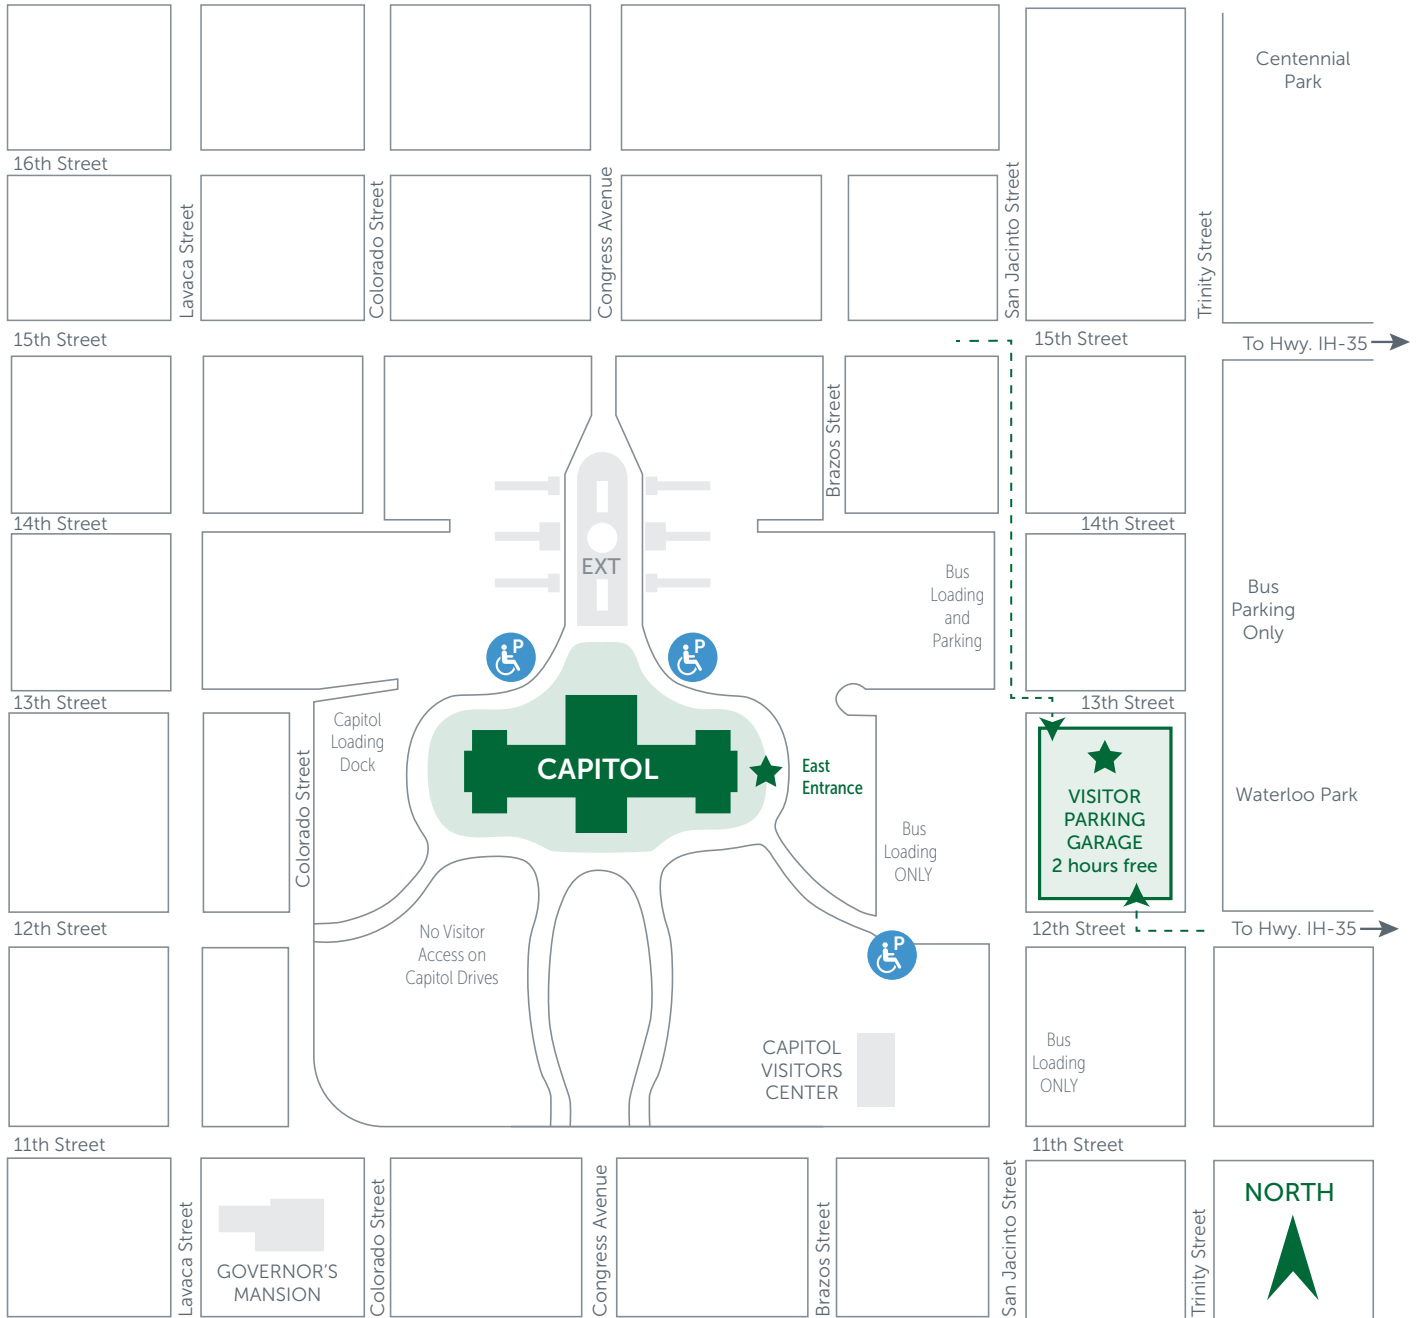

Trellis Foundation Summit

Focusing on Postsecondary Access, Affordability,
and Attainment in Texas

March 23, 2018