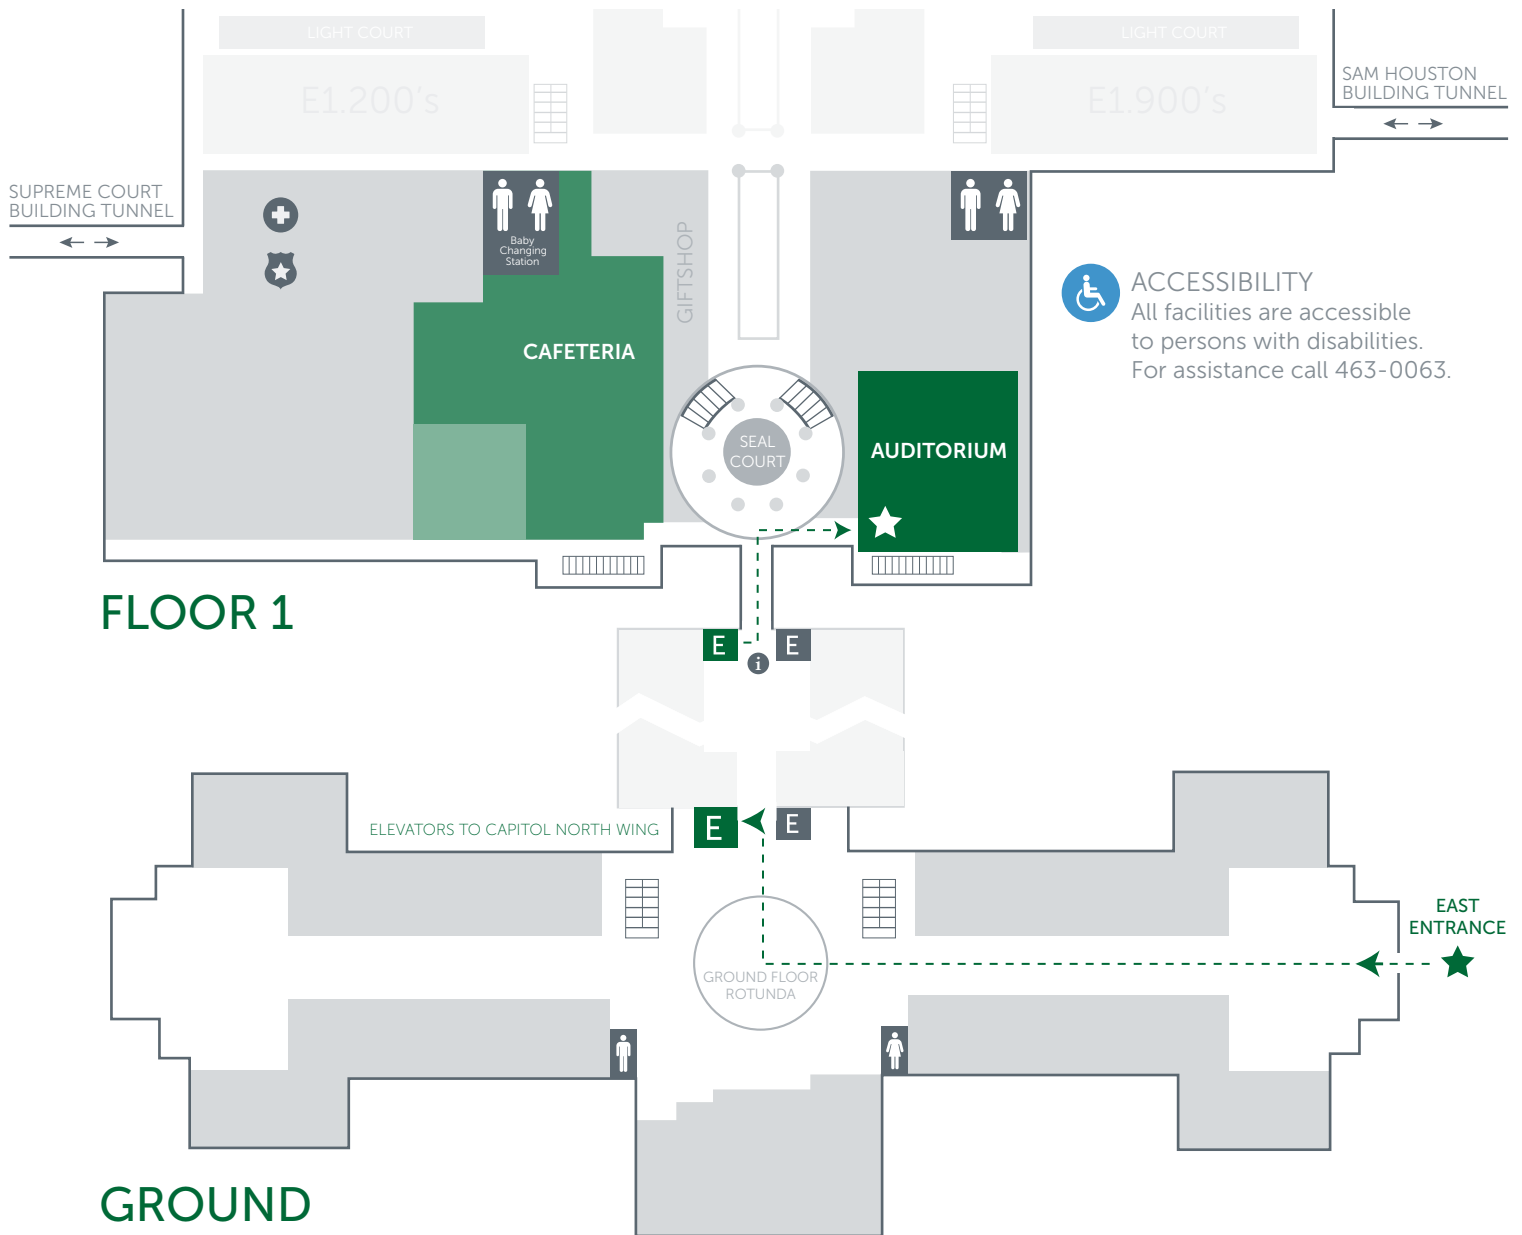

## CAPITOL BUILDING GUIDE

**ACCESSIBILITY**  
All facilities are accessible to persons with disabilities. For assistance call 463-0063.

Enter the building through the East entrance.  
At the rotunda, take a right.  
Use the elevator on the left side to go to E1.  
When leaving the elevator on E1, turn left down hallway, then turn right to enter the auditorium.